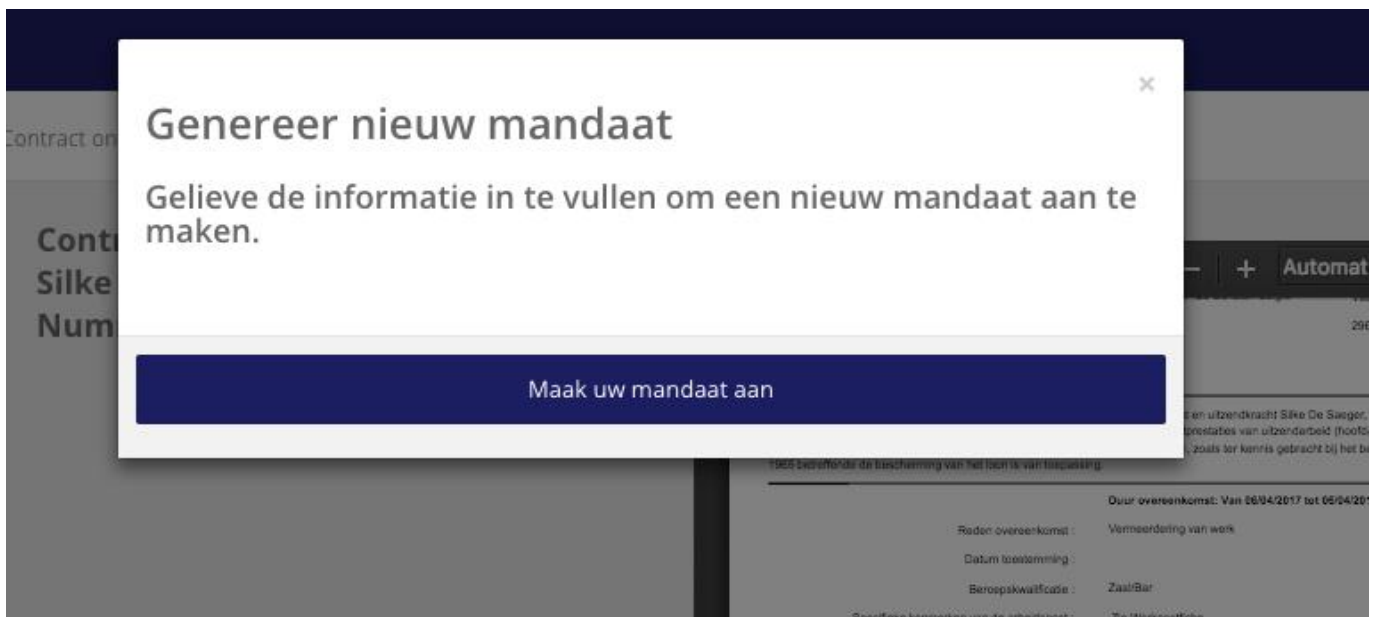

DOWNLOAD

DOWNLOAD

[Heb Partner Net Password Reset](#)

[Heb Partner Net Password Reset](#)